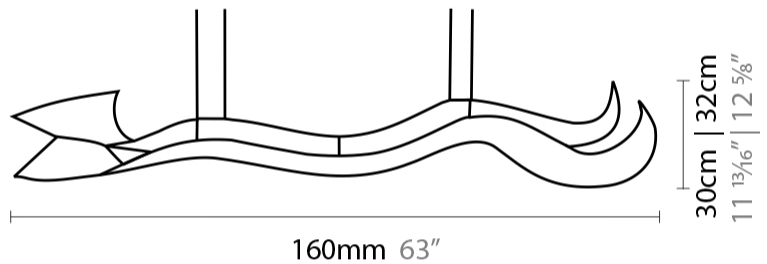

TEMPO PERSO SUSPENSION

D131256- _____
base number

1. To build a product code in our configurator select the specify button on the base model # product page
2. To build a manual product code on this datasheet choose from the options listed below in blue font and add the suffix to the base model #

GENERAL

Series: Tempo Perso
Brand: Knikerboker
Division: Design
Mounting Type: Suspension
Mounting Location: Ceiling
Subcategory: Pendant

PHYSICAL

Shape: Curves
Length (mm): 160
Length (in): 63
Height (mm): 300
Height (in): 11 ¹³/₁₆
Light Distribution: Indirect
Fixture Finish: EWH / EBK / MAN / COF / PRD / SLF / GLF / CLF / BRL / EWS / EWG / EWC / EWR / EBS / EBG / EBC / EBC / EBB / MAS / MAD / MAC / MAB / COS / CGO / CCL / CBL / PRS / PRG / PRC / PRB
Fixture Material: Aluminum
Cable Details: 4 Steel Cables 2000mm / 78 3/4" - Silicon Cable 2000mm / 78 3/4"

ELECTRICAL

Lamp Type: LED
Total Output Wattage (W): 40
Dimming: Tri-Mode (Non-Dimming and Phase Dimming (120Vac only) and 0-10V Dimming)
Driver Included: Yes
Driver Location: Integrated
Driver Type: Constant Current - Universal
Driver Class: Class 2
Input Voltage (V): 120 - 277
Constant Current (MA): 250
Upon Request: 0-10Vdc dimming / Phase dimming @120Vac / 277Vac

LED

Number of LEDs: 4
Color Temperature (°K): 3000
Max. Delivered Lumen (lm): 4400
CRI: >85 CRI
Lamp Life (hrs): 50000

OPTICAL

RATINGS AND CERTIFICATIONS

Certified By: CSA Certified to UL and CSA Standards
IP rating: IP20