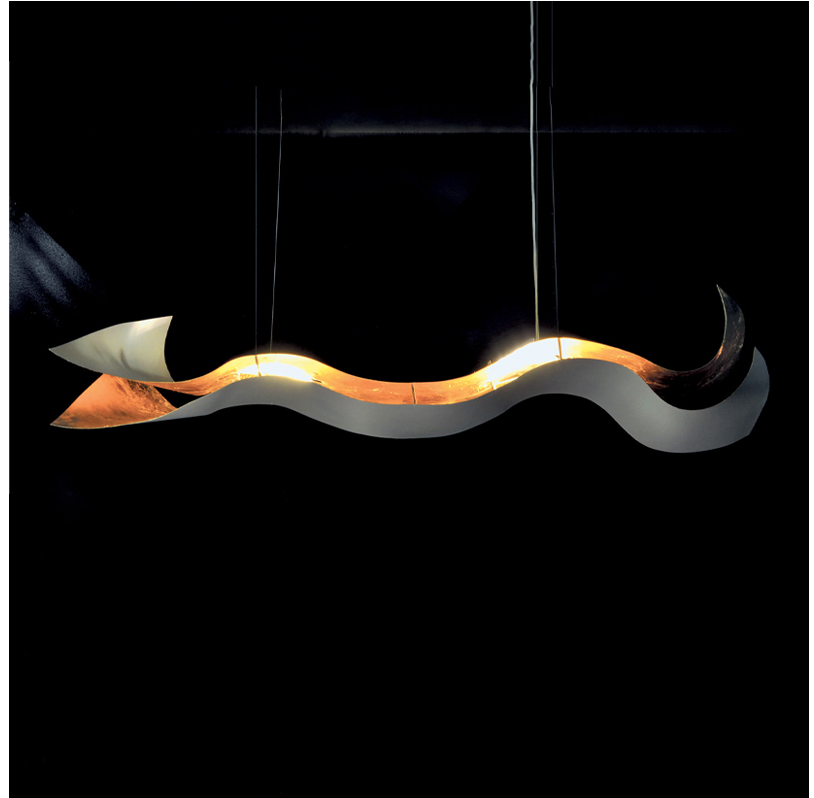

TEMPO PERSO SUSPENSION

D131256- _____
base number

1. To build a product code in our configurator select the specify button on the base model # product page
2. To build a manual product code on this datasheet choose from the options listed below in blue font and add the suffix to the base model #

GENERAL

Series: Tempo Perso
Brand: Knikerboker
Division: Design
Mounting Type: Suspension
Mounting Location: Ceiling
Subcategory: Pendant

PHYSICAL

Shape: Curves
Length (mm): 160
Length (in): 63
Height (mm): 300
Height (in): 11 ¹³/₁₆
Light Distribution: Indirect
Fixture Finish: EWH / EBK / MAN / COF / PRD / SLF / GLF / CLF / BRL / EWS / EWG / EWC / EWR / EBS / EBG / EBC / EBC / EBB / MAS / MAD / MAC / MAB / COS / CGO / CCL / CBL / PRS / PRG / PRC / PRB
Fixture Material: Aluminum
Cable Details: 4 Steel Cables 2000mm / 78 3/4" - Silicon Cable 2000mm / 78 3/4"

ELECTRICAL

Lamp Type: LED
Total Output Wattage (W): 40
Dimming: Tri-Mode (Non-Dimming and Phase Dimming (120Vac only) and 0-10V Dimming)
Driver Included: Yes
Driver Location: Integrated
Driver Type: Constant Current - Universal
Driver Class: Class 2
Input Voltage (V): 120 - 277
Constant Current (MA): 250
Upon Request: 0-10Vdc dimming / Phase dimming @120Vac / 277Vac

LED

Number of LEDs: 4
Color Temperature (°K): 3000
Max. Delivered Lumen (lm): 4400
CRI: >85 CRI
Lamp Life (hrs): 50000

OPTICAL

RATINGS AND CERTIFICATIONS

Certified By: CSA Certified to UL and CSA Standards
IP rating: IP20